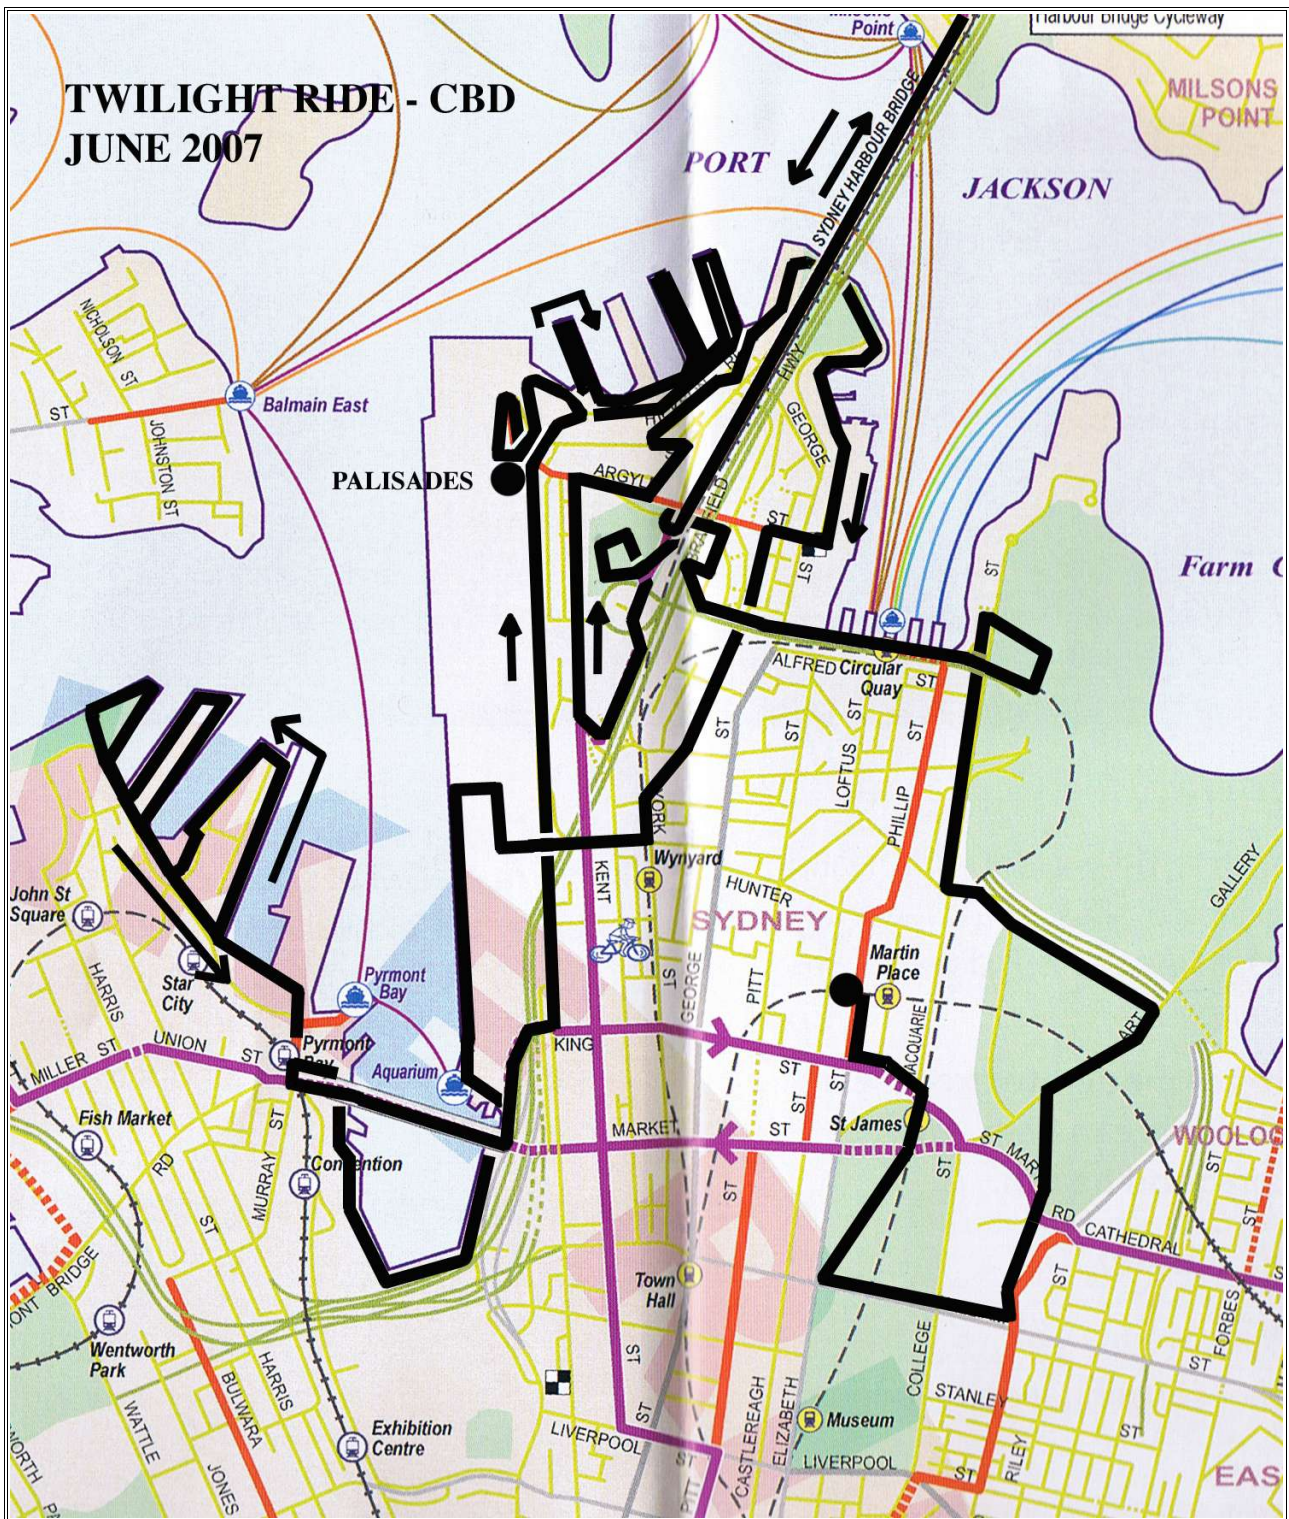

BIKESYDNEY TWILIGHT RIDE
 CBD JUNE 2007

- START Martin Place 6:00PM
- Domain
- Cahill Expressway
- Harbour Bridge and return
- Darling Harbour
- Darling Island (optional)
- Hickson Road
- Walsh Bay (optional)
- FINISH Palisades Hotel 8:00PM